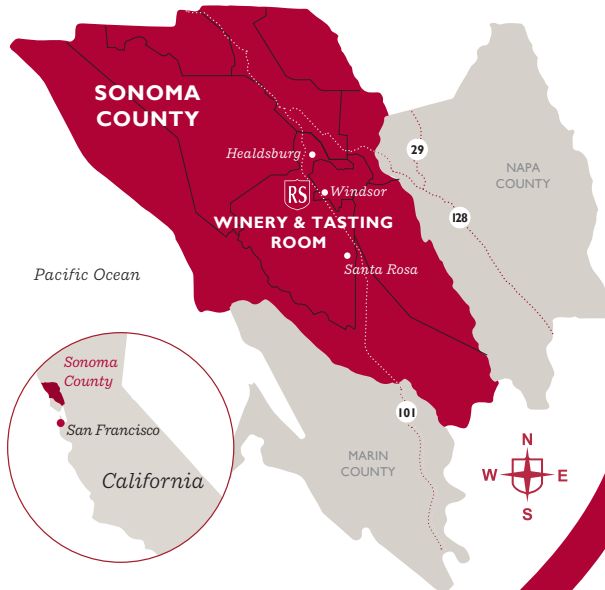

MERLOT

SONOMA COUNTY
SPECIAL SELECT
2021

WINEMAKERS	Justin Seidenfeld, Olivia Wright
ALCOHOL	14.5%
TA	0.60g/100mL
PH	3.61
APPELLATION	Sonoma County
VARIETAL	77% Merlot, 18% Cabernet Sauvignon, 3% Malbec, 2% Zinfandel
CELLAR & FERMENTATION	12 months in French oak barrels, 20% new

Certified Sustainable Winery
www.rodneystrong.com

OUR STORY

Started in 1959 by Sonoma County pioneer Rod Strong and led by the Klein family since 1989, Rodney Strong Vineyards is a family of passionate people committed to crafting premium wines, great experiences and delivering a vision for sustainability in Sonoma County. We are united by our passion for wine and the belief that nothing brings people together better than sharing a great bottle of Rodney Strong wine.

HISTORY

We've been growing Merlot since the early 1970s, when Rod Strong first planted it in Geyserville, the heart of Alexander Valley. Today we continue to farm Merlot in three estate vineyards in Alexander Valley, where it grows into grapes that display the deep dark fruit flavors and mature tannins typical of a warmer American Viticultural Area.

THE VINTAGE AND VINEYARD

2021 was another fantastic vintage in California. In Sonoma County it started with a copious amount of rain saturating the soil in late winter and early spring. Early summer heat waves acclimated the vines to warmer weather, which allowed the grapes to withstand a later heat spell in August, moving the sugars higher and allowing flavors to ripen. With all things in balance, harvest took place September 4th through the 27th.